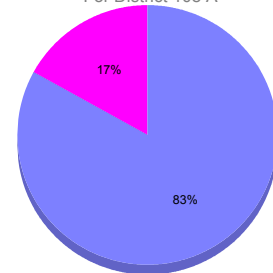

Goal, New, Dropped, Gain/Loss

Comparison of Membership Gain/Loss

Current Year Compared to the Previous Year

Gender Comparison 2010-2011

For District 108 A

Oct/Nov/Dec

■ Male ■ Female