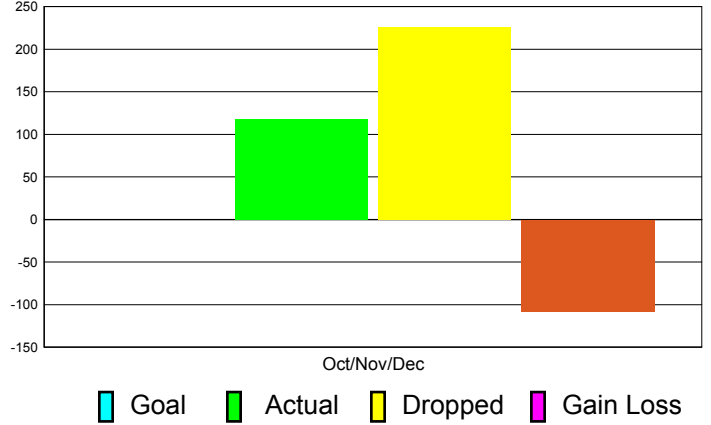

Membership Results 2011-2012

Goal, New, Dropped, Gain/Loss